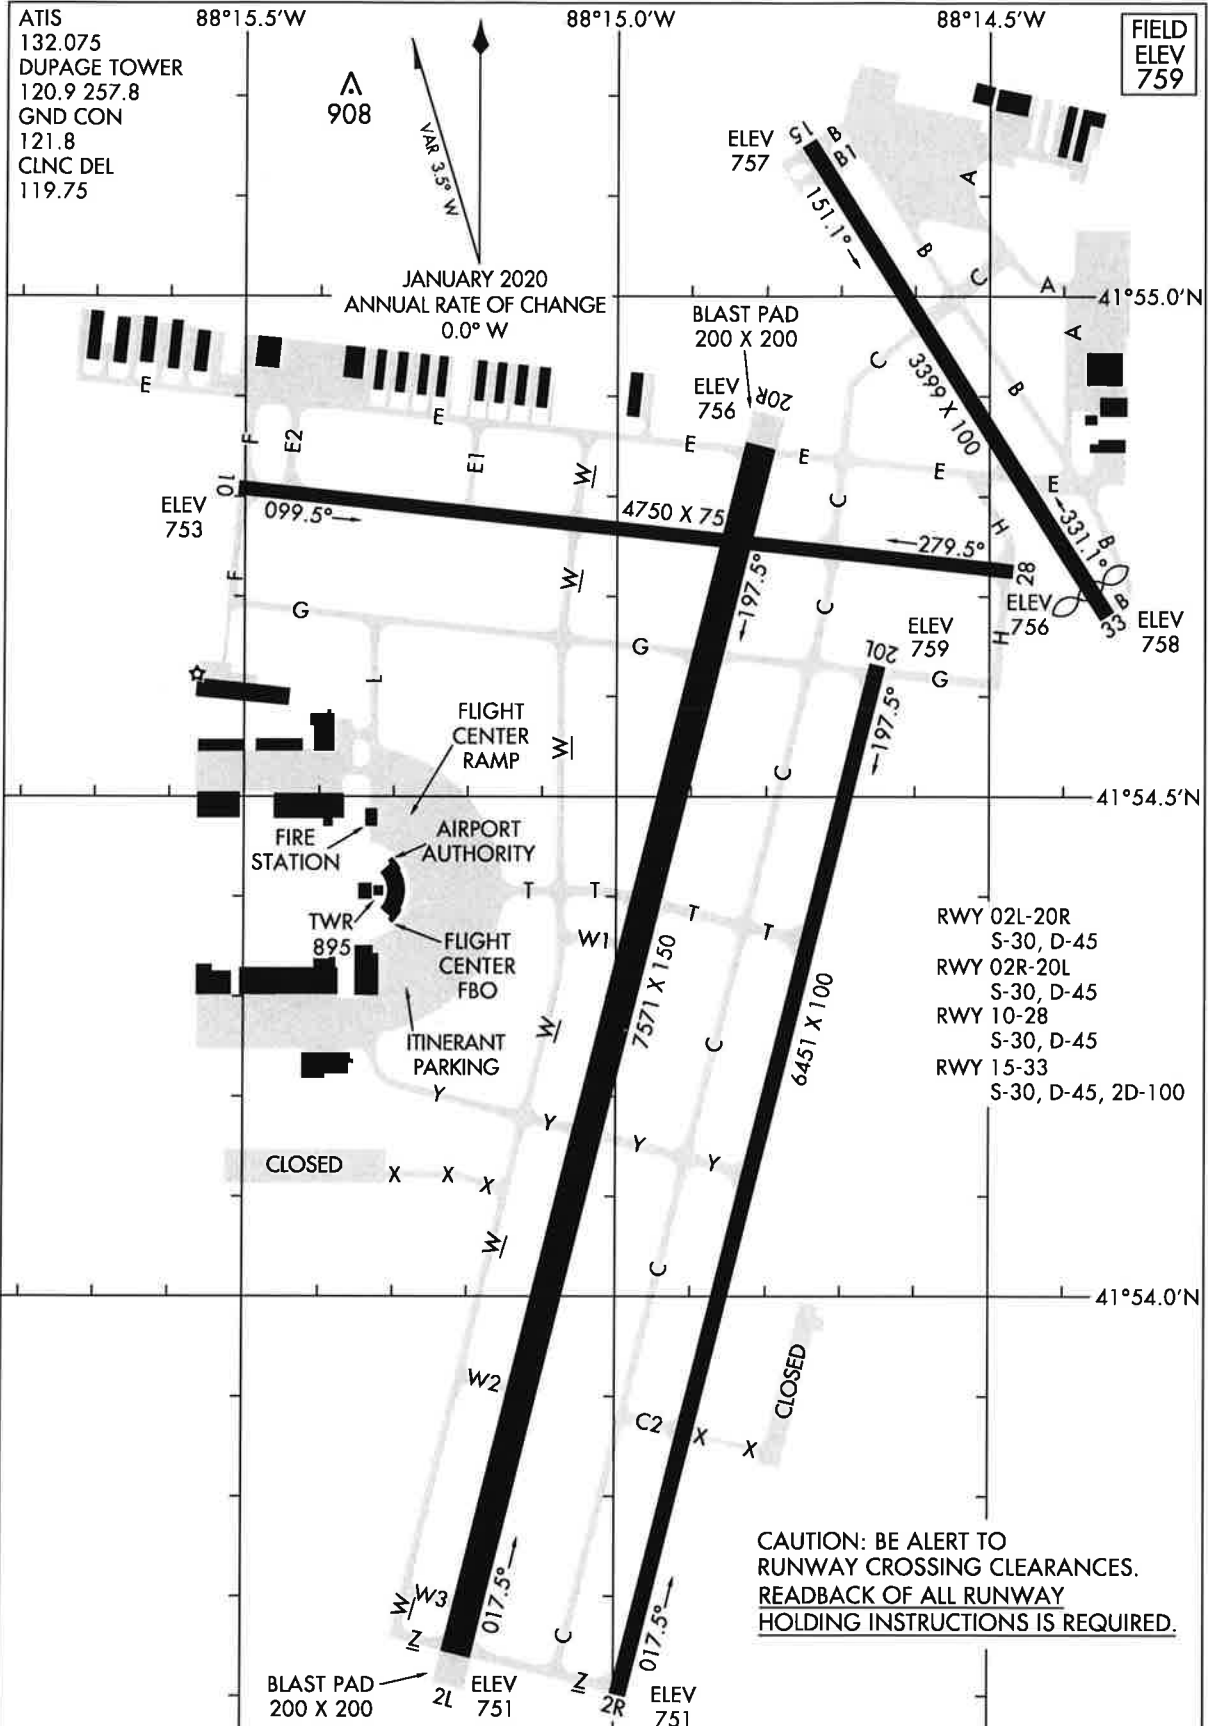

# AIRPORT DIAGRAM

AL-5104 (FAA)

DUPAGE (DPA)  
CHICAGO/WEST CHICAGO, ILLINOIS

EC-3, 06 OCT 2022 to 03 NOV 2022

EC-3, 06 OCT 2022 to 03 NOV 2022

# AIRPORT DIAGRAM

CHICAGO/WEST CHICAGO, ILLINOIS  
DUPAGE (DPA)